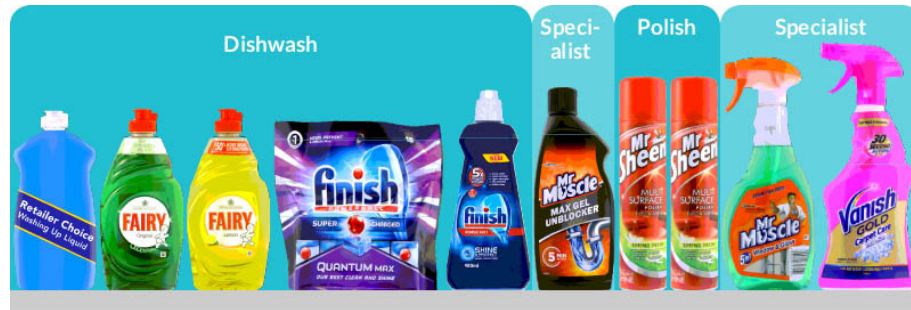

Household Cleaning: 3 Shelf

Planogram Product List

Position	Shelf 1 – Product	Segmentation
1	Retailer Choice Washing Up Liquid	Dishwash
2	Fairy Washing Up Liquid Original 433ml	Dishwash
3	Fairy Washing Up Liquid Lemon 433ml	Dishwash
4	Finish Machine Dishwash Tablets Quantum Original 18s	Dishwash
5	Finish Rinse Aid 400ml	Dishwash
6	Mr Muscle Specialist Kitchen & Bathroom Drain Gel 500ml	Specialist
7-8	Mr Sheen Polish Spring Fresh 300ml	Polish
9	Mr Muscle Window Spray 500ml	Specialist
10	Vanish Specialist Carpet Spray 500ml	Specialist

Position	Shelf 2 – Product	Segmentation
1	Cif Multipurpose Cream Lemon 500ml	Multipurpose
2	Cif Kitchen Spray Power & Shine Orange & Tangerine Oil 700ml	Kitchen
3	Mr Muscle Specialist Oven & Hob Aerosol 300ml	Specialist
4	Flash Multipurpose Spray with Bleach 500ml	Multipurpose
5	Dettol MP Spray Antibac Surface Cleanser Original 500ml	Multipurpose
6	Flash Multipurpose Wipes Wipe & Go Lemon 40s	Multipurpose
7	Dettol Multipurpose Wipes Original 36s	Multipurpose
8	Flash Bathroom Spray Fresh 500ml	Bathroom
9	Cif Bathroom Spray Power & Shine Stay Clean 700ml	Bathroom
10	Cillit Bang Power Cleaner Spray Original 750ml	Bathroom

Position	Shelf 3 – Product	Segmentation
1-2	Retailer Choice Bleach	Bleach
3-4	Domestos Bleach Original 750ml	Bleach
5	Domestos Bleach Citrus Fresh 750ml	Bleach
6	Toilet Duck Deep Action Gel Marine 750ml	Toilet
7	Harpic Toilet Cleaner Power Plus Max Citrus Fresh 750ml	Toilet
8	Bloo Cistern Block Acticlean x2	Rim Block
9	Domestos Rim Block Power 5 Ocean x1	Rim Block
10	Cif Floor Cleaner Ocean 1l	Specialist
11	Dettol Disinfectant Original 500ml	Specialist