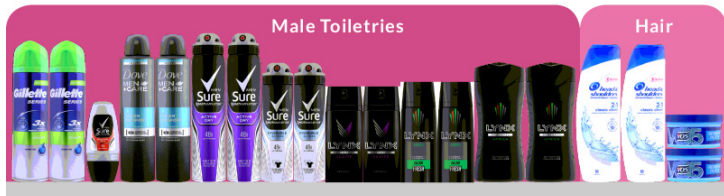

Toiletries: 6 Shelf

Dental

Male Toiletries

Hair

Skin Cleansing

Deos & Body Sprays

Skin Care

Hair

Female Waxing & Shaving

Feminine Hygiene

Planogram Product List

Position	Shelf 1 - Product	Segmentation
1	Dental	Dental

Position	Shelf 2 - Product	Segmentation
1-2	Gillette Series Shave Gel Sensitive 200ml	Male Toiletries
3	Sure for Men Roll On Original 50ml	Male Toiletries
4-5	Dove Men+ Care APA Clean Comfort 48h 250ml	Male Toiletries
6-7	Sure Men Active Dry APA 250ml	Male Toiletries
8-9	Sure for Men Deo Ice Fresh 125ml	Male Toiletries
10-11	Lynx Excite Body Spray 150ml	Male Toiletries
12-13	Lynx Africa Deodorant & Body Spray 150ml	Male Toiletries
14-15	Lynx Africa Shower Gel 250ml	Male Toiletries
16-17	Head & Shoulders 2in1 Classic Shampoo & Conditioner 225ml	Hair
18	VO5 Extreme Styling Rework Fibre Putty 150ml	Hair

Position	Shelf 5 - Product	Segmentation
1-2	Alberto Balsam Shampoo Sunkissed Raspberry 350ml	Hair
3	Alberto Balsam Conditioner Sunkissed Raspberry 350ml	Hair
4	Pantene Pro-V Classic Clean Shampoo 400ml	Hair
5	Pantene Pro-V Classic Clean Conditioner 400ml	Hair
6	Pantene Pro-V Classic Clean 2in1 400ml	Hair
7	TRESemmé Shampoo Moisture Rich 500ml	Hair
8	TRESemmé Conditioner Moisture Rich 500ml	Hair
9	TRESemmé Shampoo Colour Revitalise 500ml	Hair
10	TRESemmé Conditioner Colour Revitalise 500ml	Hair
11	Batiste Dry Shampoo Blush 200ml	Hair
12	VO5 Extra Body Mousse 200ml	Hair
13-14	Silvikrin Hairspray Maximum Hold 400ml	Hair
15	Female Waxing & Shaving	Female Waxing & Shaving