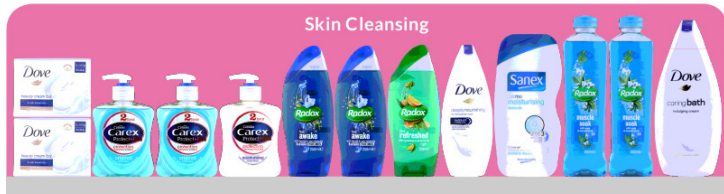

Toiletries: 6 Shelf

Dental

Male Toiletries

Hair

Skin Cleansing

Deos & Body Sprays

Skin Care

Hair

Female Waxing & Shaving

Feminine Hygiene

Planogram Product List

Position	Shelf 1 - Product	Segmentation
1	Dental	Dental

Position	Shelf 2 - Product	Segmentation
1-2	Gillette Series Shave Gel Sensitive 200ml	Male Toiletries
3	Sure for Men Roll On Original 50ml	Male Toiletries
4-5	Dove Men+ Care APA Clean Comfort 48h 250ml	Male Toiletries
6-7	Sure Men Active Dry APA 250ml	Male Toiletries
8-9	Sure for Men Deo Ice Fresh 125ml	Male Toiletries
10-11	Lynx Excite Body Spray 150ml	Male Toiletries
12-13	Lynx Africa Deodorant & Body Spray 150ml	Male Toiletries
14-15	Lynx Africa Shower Gel 250ml	Male Toiletries
16-17	Head & Shoulders 2in1 Classic Shampoo & Conditioner 225ml	Hair
18	VO5 Extreme Styling Rework Fibre Putty 150ml	Hair

Position	Shelf 5 - Product	Segmentation
1-2	Alberto Balsam Shampoo Sunkissed Raspberry 350ml	Hair
3	Alberto Balsam Conditioner Sunkissed Raspberry 350ml	Hair
4	Pantene Pro-V Classic Clean Shampoo 400ml	Hair
5	Pantene Pro-V Classic Clean Conditioner 400ml	Hair
6	Pantene Pro-V Classic Clean 2in1 400ml	Hair
7	TRESemmé Shampoo Moisture Rich 500ml	Hair
8	TRESemmé Conditioner Moisture Rich 500ml	Hair
9	TRESemmé Shampoo Colour Revitalise 500ml	Hair
10	TRESemmé Conditioner Colour Revitalise 500ml	Hair
11	Batiste Dry Shampoo Blush 200ml	Hair
12	VO5 Extra Body Mousse 200ml	Hair
13-14	Silvikrin Hairspray Maximum Hold 400ml	Hair
15	Female Waxing & Shaving	Female Waxing & Shaving