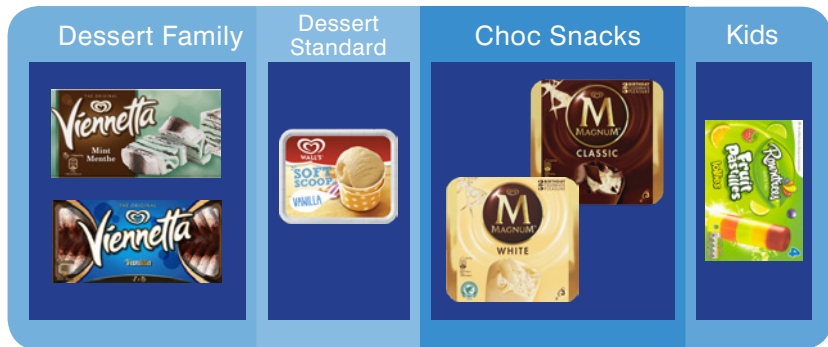

# Winter Ice Cream: 18 Basket Cabinet

## Planogram Product List

Position	Top Row - Product	Segmentation
1	Magnum Classic	Choc Snacks
2	Magnum White	Choc Snacks
3	Magnum Mint	Choc Snacks
4	Cadbury 99 Flake	Filled Cones
5	Maxi Twister	Kids
6	Calippo Orange	Kids

Position	Middle Row - Product	Segmentation
1	Ben & Jerrys Chocolate Phish Food	Dessert Luxury
2	Ben & Jerrys Chocolate Chip Cookie Dough	Dessert Luxury
3	Ben & Jerrys Chocolate Fudge Brownie	Dessert Luxury
4	Haagen Dazs Strawberry Cheesecake	Dessert Luxury
5	Carte D'Or Madagascan Vanilla	Dessert Premium
6	Carte D'Or Chocolate	Dessert Premium

Position	Bottom Row - Product	Segmentation
1	Viennetta Mint	Dessert Family
2	Viennetta Vanilla	Dessert Family
3	Walls Soft Scoop Vanilla	Dessert Standard
4	Magnum Classic Multi Pack	Choc Snacks
5	Magnum White Multi Pack	Choc Snacks
6	Rowntrees Fruit Pastilles Multi Pack	Kids