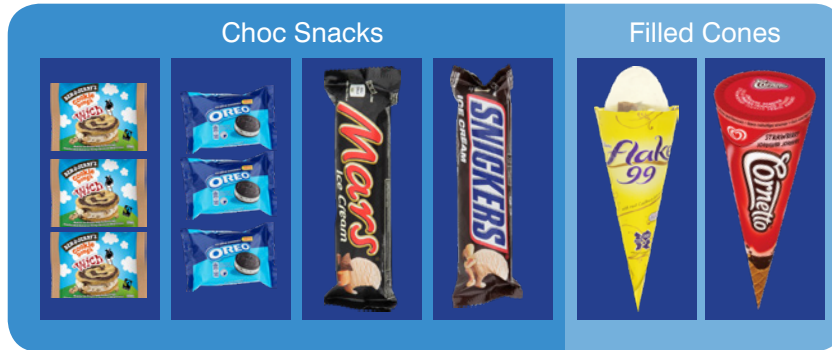

Ice Cream: 18 Basket Cabinet

Planogram Product List

Position	Top Row - Product	Segmentation
1	Ben & Jerry's Cookie Dough Wich	Choc Snacks
2	Oreo Vanilla Sandwich	Choc Snacks
3	Mars Ice-Cream Bar	Choc Snacks
4	Snickers Ice-Cream Bar	Choc Snacks
5	Cadbury 99 Flake	Filled Cone
6	Cornetto Strawberry	Filled Cone

Position	Middle Row - Product	Segmentation
1	Magnum Double Caramel	Choc Snacks
2	Magnum Double Raspberry	Choc Snacks
3	Magnum Praline	Choc Snacks
4	Feast	Choc Snacks
5	Solero Exotic	Adult Refresh
6	Calippo Combo Strawberry & Vanilla	Kids

Position	Bottom Row - Product	Segmentation
1	Magnum Classic	Choc Snacks
2	Magnum White	Choc Snacks
3	Magnum Mint	Choc Snacks
4	Twister	Kids
5	Rowntree's Fruit Pastilles Lolly	Kids
6	Calippo Orange	Kids